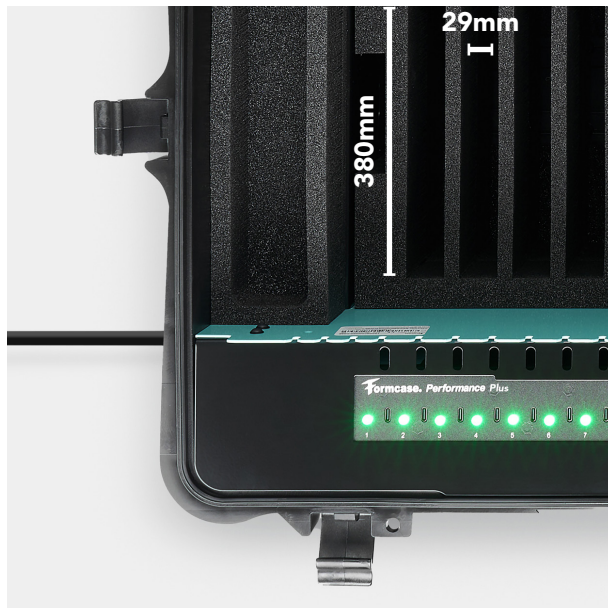

Technical specifications

TransformerCase T10M-PD Perf. Plus

Perf. Plus Charging! For up to 10 Laptops - Max. 15,6"

Example
Foam
Illustration

Max dimensions per Slot:

380 x 270 x 29mm

Foam free of charge individually customizable and suitable for tablets incl. protective cover

The best thing to do is to give us your dimensions and our design team will find the right case for you with the help of our CAD programme. Generally, additional storage compartments such as a laptop compartment etc. can also be milled in.

Article number / SKU: TC10MHPC65E1-B

Dimensions (L/W/H)	Length 620 x Width 520 x Height 350mm
Weight	15,4 Kg
Max. Dimensions per Slot	Length 380 x Width 29 x Height 270mm
Security	4 integrated and recessed locking clips Device for padlock (Abus combination lock optionally available)
Cooling	Active cooling system; max. 31dBA, Air flow: 39m³/h
LED Charging Status Indication	Yes, Charging-> red, - Fully charged-> green
Charging Power / Current	10-port USB-C 4.0 intelligent charging hub with automatic charging cut-off & charge distribution (No timer necessary) -> Also works as overheating and overcharging protection Voltages from (5V - 20V) (65W) per USB port - 100 - 240 V - 50/60 Hz - Total: 670W Integrated On/Off - (I/O) switch
Synchronisation	No
Data Transfer	No
Transport	2 integrated smooth-running wheels (built in) with bottom slide system Trolley system with extendable handle with integrated safety fuse Carrying handles on both sides and in the front (all handles are recessed)
Protective Cover	For up to 10 Laptops with max. 15,6"
Device Compatibility	Apple iPads + Android Tablets + Windows Devices
Connections Inside + Outside	Outside: IEC Socket + optional RJ45 connection for access point
Labelling Option	Device on the closure through transparent panel
Cable Management	Easy2connect Management - Wiring management system using the original cables
Material	Polypropylene + glass fibre composite
Delivery Scope:	1x 2m Power cord - (Version depending on the country) 1x Manual 16x Grommets for cable fixation
Applied Standards	DIN EN 55022 / DIN EN 61140 / DIN EN 55024 / DIN EN50581 / DIN EN62368-1
Certificates	CE / RoHS / REACH
Customs Tariff Number	42021250
Warranty	1 year manufacturer's warranty (Warranty extension optionally available)
Country of Manufacture	Germany