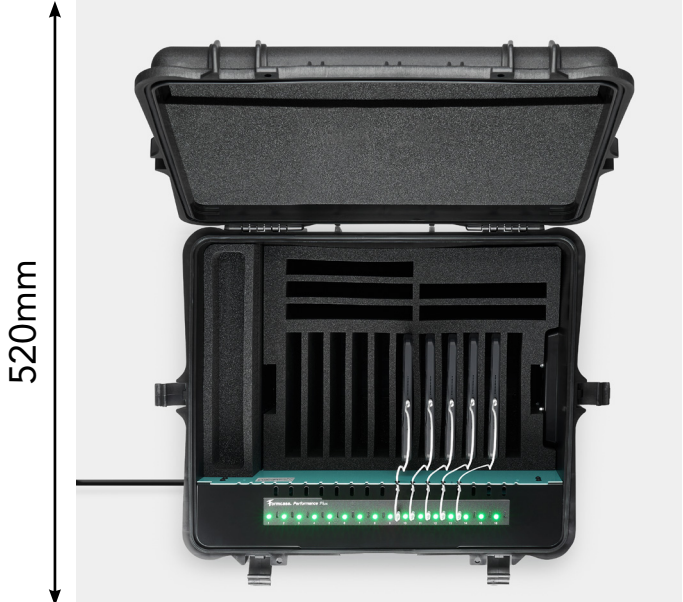

## TransformerCase T10M-PD Perf. Plus

Perf. Plus Charging! For up to 10 Laptops - Max. 15,6"

Article number / SKU: TC10MHPC65E1-B

**2 smooth-running wheels (built in) with bottom slide-system**

**Trolley system; extendable and replaceable handle with built-in fuse**

**Intelligent charging hub with automatic charging cut-off (no timer necessary)**

**-> works as overheating and overcharging protection**

**What does „Perf. Plus“ mean?**

**Performance Plus is our most powerful and innovative solution. Developed for highest performance! With 65W per port per port, the term „laptop charging solution“ takes on a new meaning. Away from power adapters and towards short USB-C cables. Performance creates weight optimisation.**

Will be delivered as 10-Port Hub

Example Foam Illustration

520mm

620mm