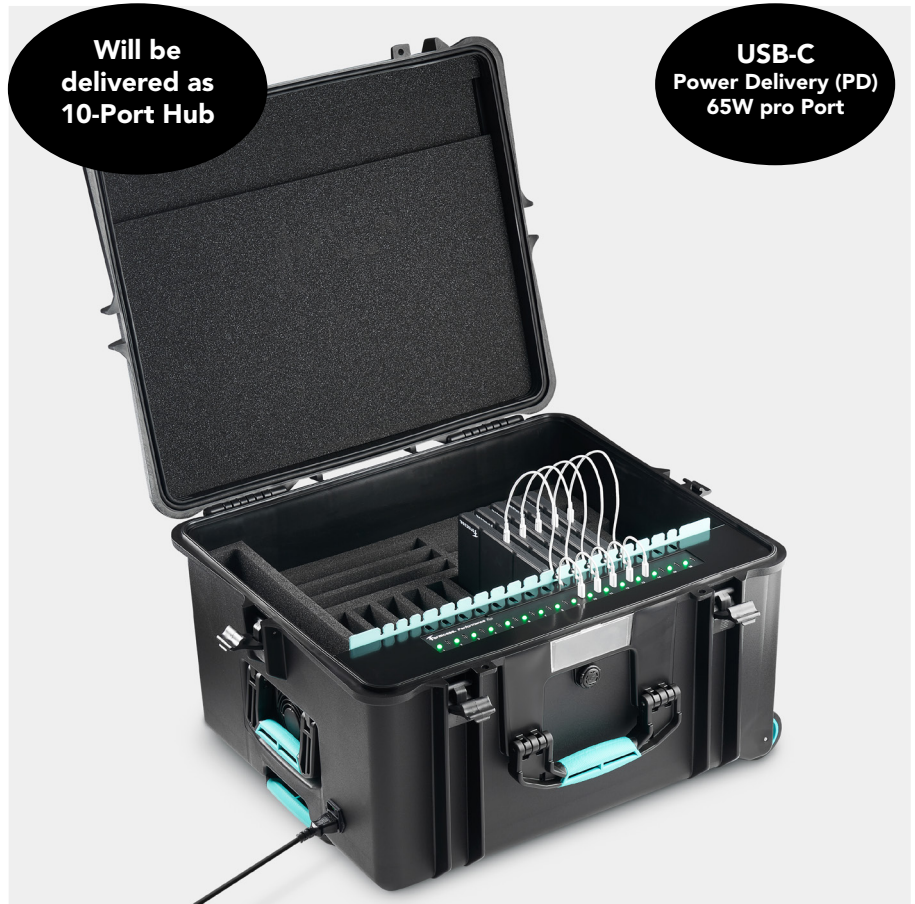

## TransformerCase T10M-PD Perf. Plus

Perf. Plus Charging! For up to 10 Laptops - Max. 15,6"

Article number / SKU: TC10MHPC65E1-B

**2 smooth-running wheels (built in) with bottom slide-system**

**Trolley system; extendable and replaceable handle with built-in fuse**

**Intelligent charging hub with automatic charging cut-off (no timer necessary)**

**-> works as overheating and overcharging protection**

**What does „Perf. Plus“ mean?**

**Performance Plus is our most powerful and innovative solution. Developed for highest performance! With 65W per port per port, the term „laptop charging solution“ takes on a new meaning. Away from power adapters and towards short USB-C cables. Performance creates weight optimisation.**